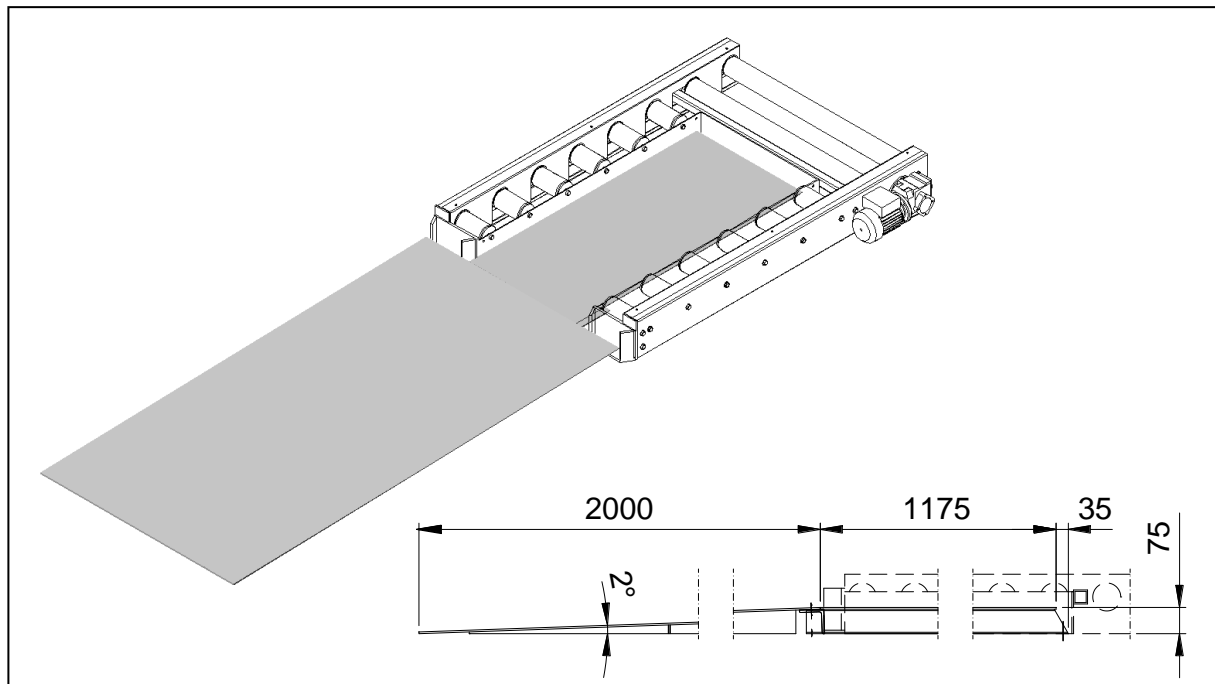

PA1500 – Ramp Type UKR

Area of usage:

To get high enough with hand truck so that pallet can be put on powered discharge station PA1500 type DT.

Technical data:

Design: 5 mm floor plate in steel.

Surface treatment: